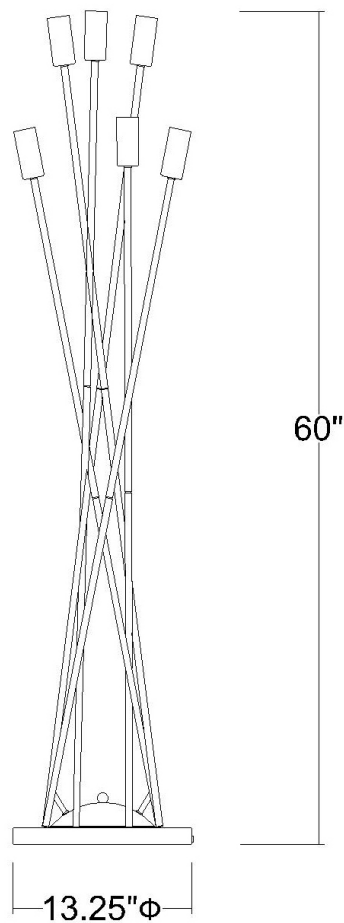

TF70024AB

PERRET 6-LIGHT FLOOR LAMP

Description: Perret 6-Light Floor Lamp

Finish: Aged Brass

Dimensions: 13-1/4" Dia. x 60" H

Bulbs: 6-60W Med.

Installed Weight: 16.35 lbs.

Certification: cUL

**dimensions do not include bulbs*

Material: Steel

Shade: NA

Shade Dimensions: NA

Glass: NA

Cord: 8' clear plug-in

Switch: Inline dimmable foot