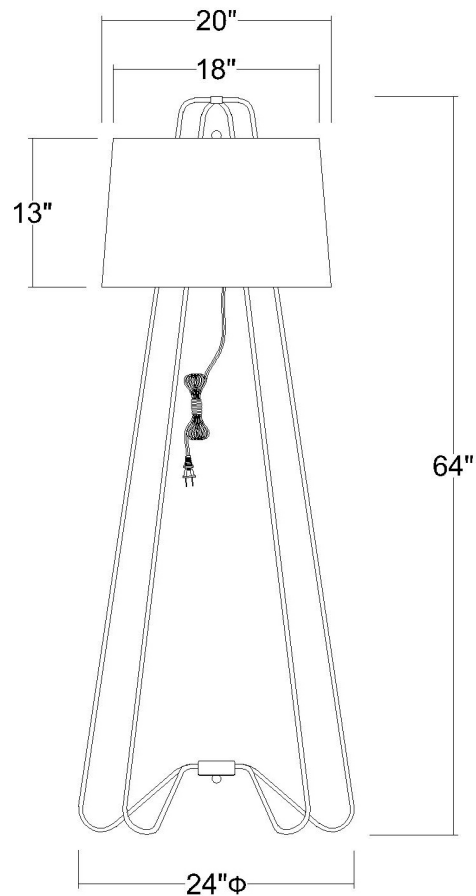

# TF70075GD LAMIA 1-LIGHT FLOOR LAMP

**Description:** Lamia 1-Light Floor Lamp

**Finish:** Gold

**Dimensions:** 24" Dia. x 64" H

**Bulbs:** 1-100W Med.

**Installed Weight:** 7.4 lbs.

**Certification:** cUL

**Material:** Steel and Fabric

**Shade:** Black Linen Hardback

**Shade Dimensions:** 18" x 20" tapered Dia.  
13" H

**Glass:** NA

**Cord:** 8' clear plug-in

**Switch:** 3-way rotary