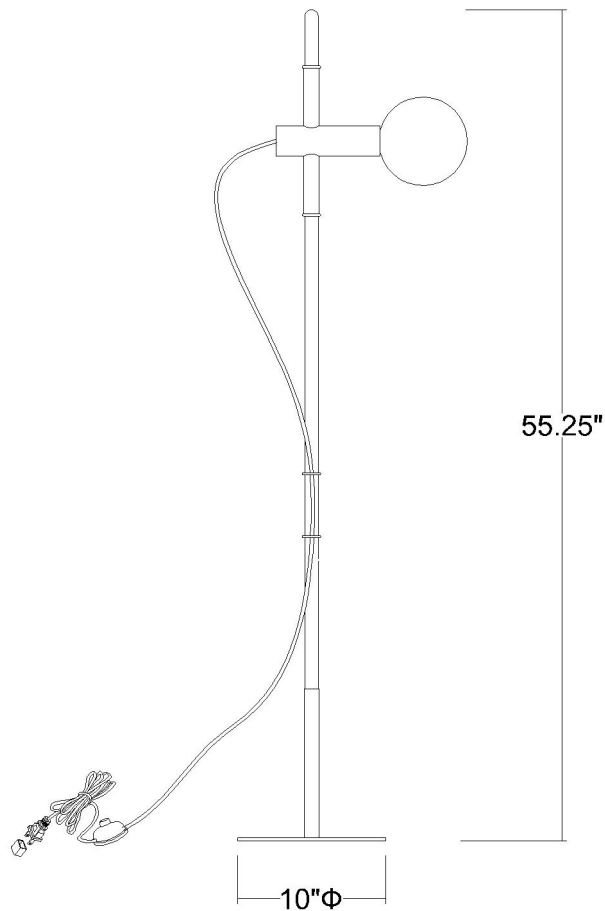

# TF70090WH HILYTE 1-LIGHT FLOOR LAMP

**Description:** Hilyte 1-Light Floor Lamp

**Finish:** White

**Dimensions:** 10" Dia. x 55-1/4" H

**Bulbs:** 1-100W Med.

**Installed Weight:** 8.35 lbs.

**Certification:** ETL

**Material:** Steel and wood

**Shade:** NA

**Shade Dimensions:** NA

**Glass:** NA

**Cord:** 8' white plug-in

**Switch:** On/Off Foot