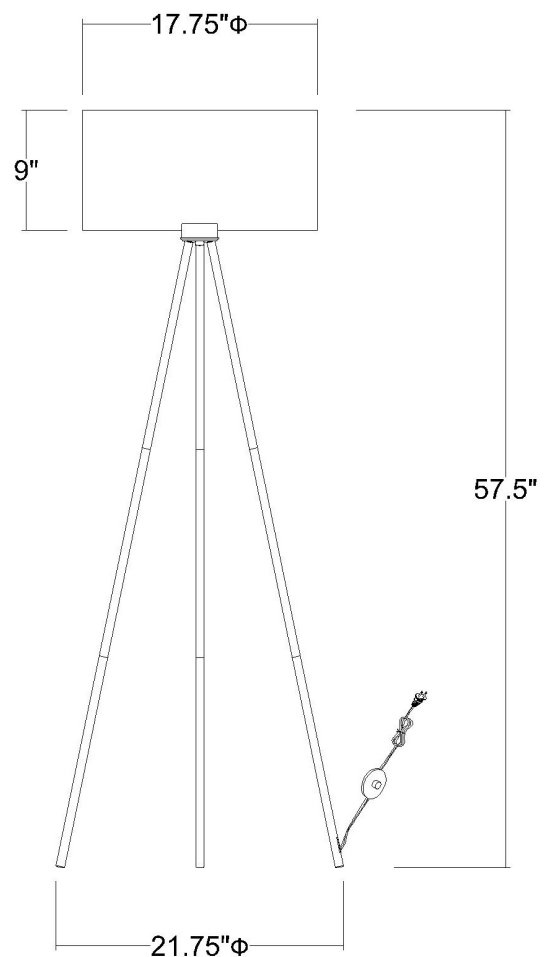

TF70095BK

MORENCI 1-LIGHT FLOOR LAMP

Description:	Morenci 1-Light Floor Lamp
Finish:	Matte Black
Dimensions:	21-3/4" Dia. x 57-1/2" H
Bulbs:	1-100W Med.
Installed Weight:	6 lbs.
Certification:	ETL

Material:	Steel and fabric
Shade:	Fabric
Shade Dimensions:	17-3/4" Dia. x 9" H
Glass:	NA
Cord:	8' black plug-in
Switch:	On/Off Foot