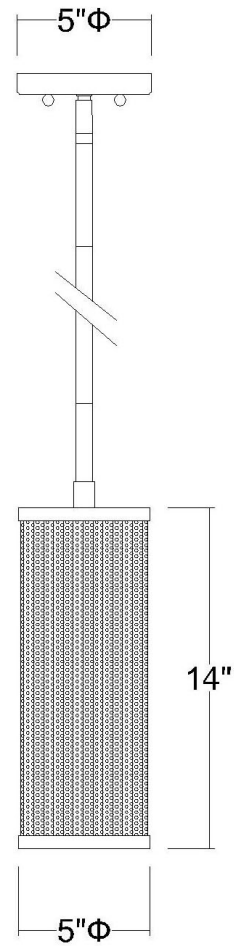

TP20010GD BASETTI 1-LIGHT PENDANT

Description: Basetti 1-Light Pendant

Finish: Gold

Dimensions: 5" Dia. x 14" H

Bulbs: 1-60W Med.

Installed Weight: 3.5 lbs.

Certification: cUL / dry location

Material: Steel

Shades: Steel

Glass: NA

Canopy Dimensions: 5" Dia.

Chain/Wire: 12' Wlre

Stems: 3-12", 1-6", 1-3"

Additional Finishes: NA