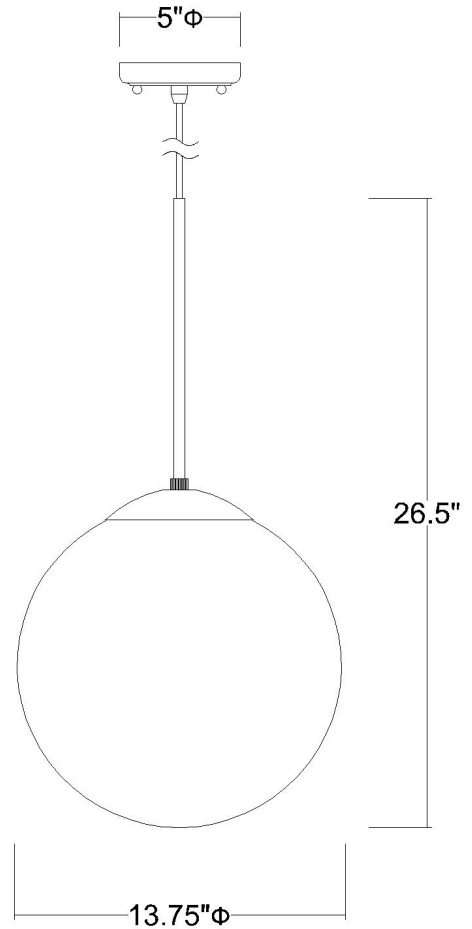

# TP30002ATB

## SOLEA 2-LIGHT GLOBE PENDANT

<b>Description:</b>	Solea 2-Light Globe Pendant
<b>Finish:</b>	Antique Brass
<b>Dimensions:</b>	13-3/4" Dia. x 26-1/2" H
<b>Bulbs:</b>	2-60W Med.
<b>Installed Weight:</b>	5.3 lbs.
<b>Certification:</b>	cETL / dry location

<b>Material:</b>	Steel and glass
<b>Shades:</b>	NA
<b>Glass:</b>	Opal
<b>Canopy Dimensions:</b>	5" Dia.
<b>Chain/Wire:</b>	12' Wire
<b>Additional Finishes:</b>	NA