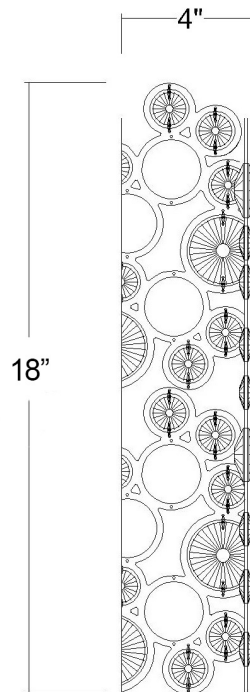

TW40005ASL

VITTOZZI 2-LIGHT WALL SCONCE

Description: Vitozzi 2-Light Wall Sconce

Finish: Antique Silver Leaf

Dimensions: 7-1/2" W x 18" H x 4" ext.
Height on Center: 9"

Bulbs: 2-60W Cand.

Installed Weight: 6 lbs.

Certification: cETL / damp location

Material: Steel and crystal

Shades: NA

Glass: NA

Back Plate Dimensions: 7" x 15-1/4"

Chain/Wire: NA

Additional Finishes: NA