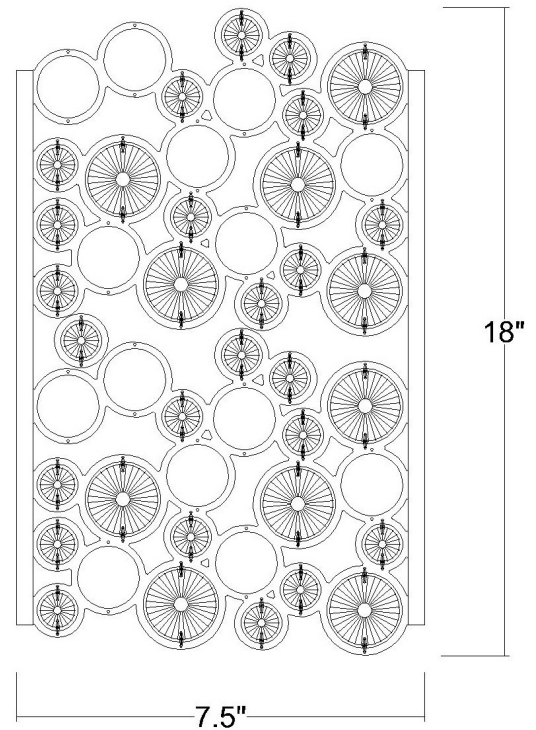

TW40005ASL

VITTOZZI 2-LIGHT WALL SCONCE

Description: Vitozzi 2-Light Wall Sconce

Finish: Antique Silver Leaf

Dimensions: 7-1/2" W x 18" H x 4" ext.
Height on Center: 9"

Bulbs: 2-60W Cand.

Installed Weight: 6 lbs.

Certification: cETL / damp location

Material: Steel and crystal

Shades: NA

Glass: NA

Back Plate Dimensions: 7" x 15-1/4"

Chain/Wire: NA

Additional Finishes: NA