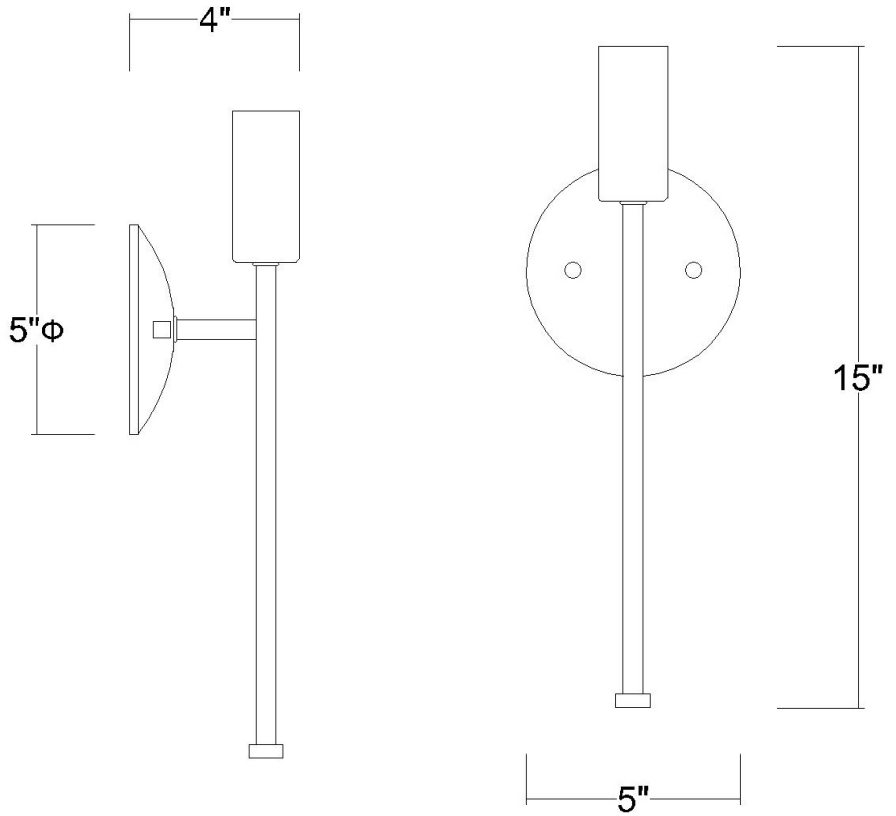

# TW40019AB

## PERRET 1-LIGHT WALL SCONCE

<b>Description:</b>	Perret 1-Light Wall Sconce
<b>Finish:</b>	Aged Brass
<b>Dimensions:</b>	5" W x 15" H x 4" ext. Height on Center: 5-1/4"
<b>Bulbs:</b>	1-60W Med.
<b>Installed Weight:</b>	1.5 lbs.
<b>Certification:</b>	cUL / dry location

*\*dimensions do not include bulb*

<b>Material:</b>	Steel
<b>Shades:</b>	NA
<b>Glass:</b>	NA
<b>Back Plate Dimensions:</b>	5" Dia.
<b>Chain/Wire:</b>	NA
<b>Additional Finishes:</b>	NA