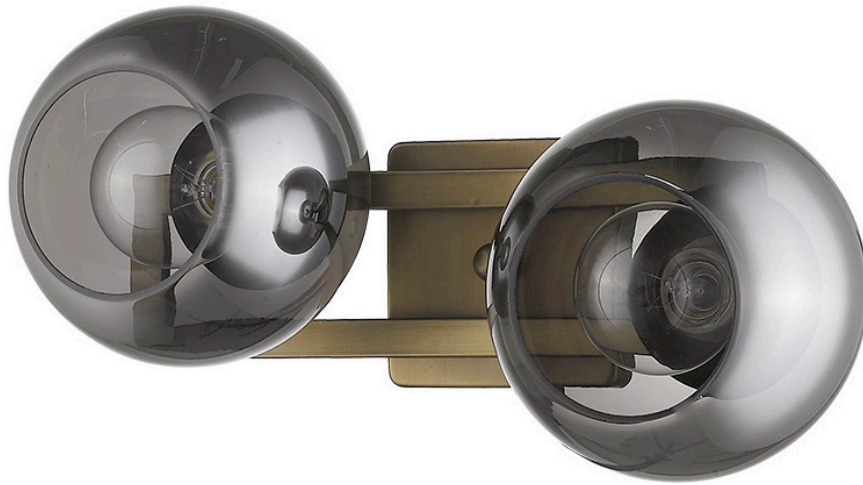

TW40037AB

LUNETTE 2-LIGHT WALL SCONCE

Description:	Lunette 2-Light Wall Sconce
Finish:	Aged Brass
Dimensions:	17" W x 9-1/4" H x 8-1/4" ext. Height on Center: 4-1/4"
Bulbs:	2-100W Med.
Installed Weight:	3.45 lbs.
Certification:	cUL / damp location

Material:	Steel and glass
Shades:	Glass
Glass:	Smoke
Back Plate Dimensions:	5" Sq.
Chain/Wire:	NA
Additional Finishes:	NA