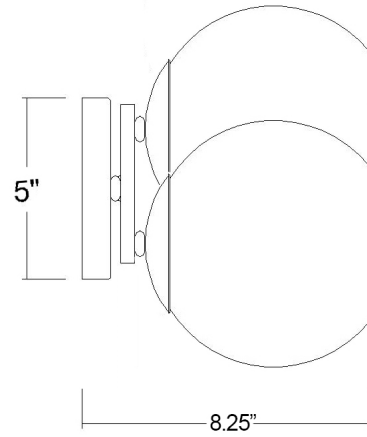

TW40037AB

LUNETTE 2-LIGHT WALL SCONCE

Description:	Lunette 2-Light Wall Sconce
Finish:	Aged Brass
Dimensions:	17" W x 9-1/4" H x 8-1/4" ext. Height on Center: 4-1/4"
Bulbs:	2-100W Med.
Installed Weight:	3.45 lbs.
Certification:	cUL / damp location

Material:	Steel and glass
Shades:	Glass
Glass:	Smoke
Back Plate Dimensions:	5" Sq.
Chain/Wire:	NA
Additional Finishes:	NA