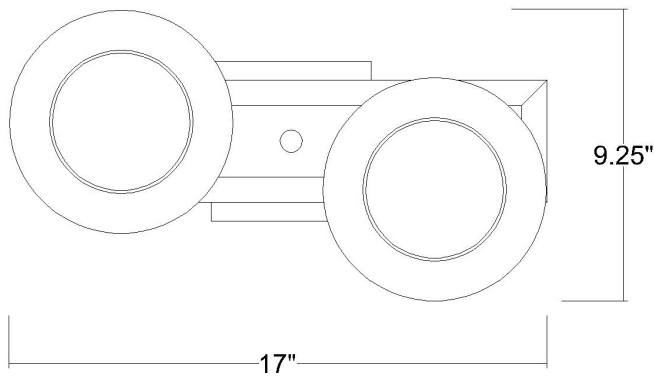

TW40037AB

LUNETTE 2-LIGHT WALL SCONCE

Description:	Lunette 2-Light Wall Sconce
Finish:	Aged Brass
Dimensions:	17" W x 9-1/4" H x 8-1/4" ext. Height on Center: 4-1/4"
Bulbs:	2-100W Med.
Installed Weight:	3.45 lbs.
Certification:	cUL / damp location

Material:	Steel and glass
Shades:	Glass
Glass:	Smoke
Back Plate Dimensions:	5" Sq.
Chain/Wire:	NA
Additional Finishes:	NA