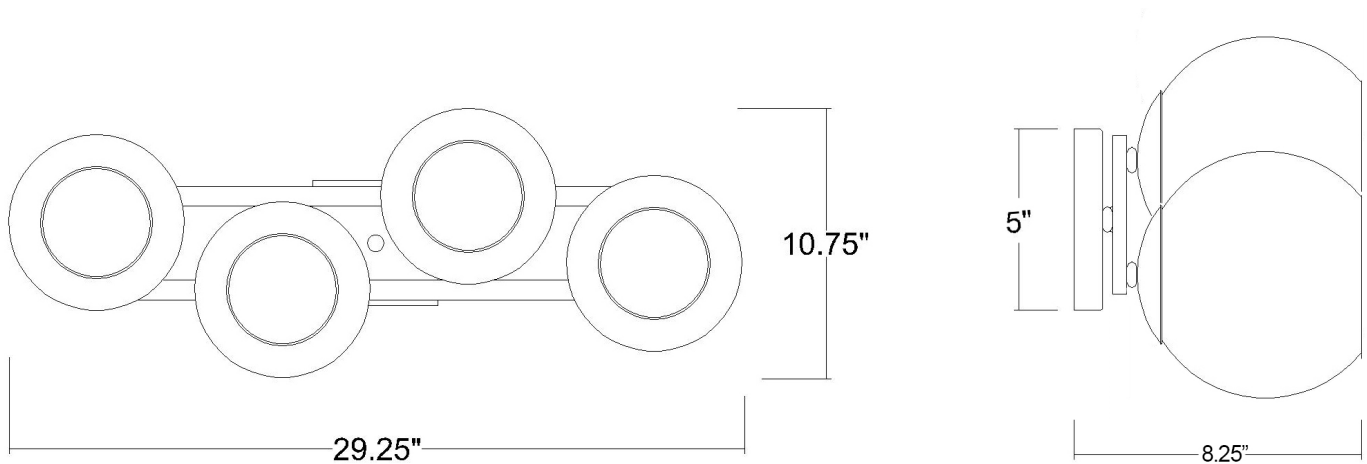

TW40038AB

LUNETTE 4-LIGHT WALL SCONCE

Description:	Lunette 4-Light Wall Sconce
Finish:	Aged Brass
Dimensions:	29-1/4" L x 10-3/4" H x 8-1/4" ext. Height on Center: 5-1/2"
Bulbs:	4-100W Med.
Installed Weight:	6.65 lbs.
Certification:	cUL / damp location

Material:	Steel and glass
Shades:	Glass
Glass:	Smoke
Back Plate Dimensions:	5" Sq.
Chain/Wire:	NA
Additional Finishes:	NA