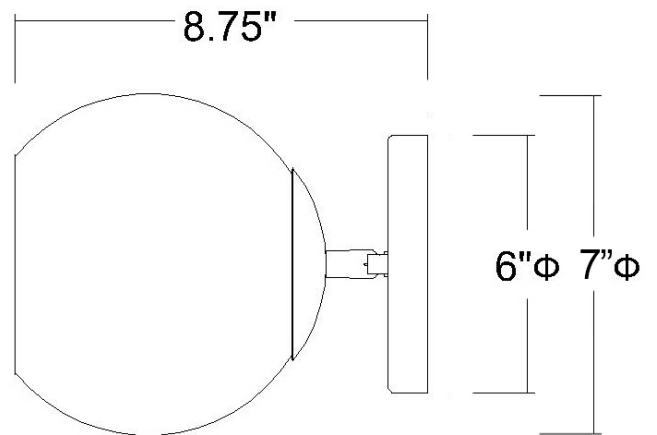

## LUNETTE 1-LIGHT WALL SCONCE

**Description:** Lunette 1-Light Wall Sconce

**Finish:** Aged Brass

**Dimensions:** 7" Dia. x 8-3/4" ext.  
Height on Center: 2-1/4"

**Bulbs:** 1-100W Med.

**Installed Weight:** 1.9 lbs.

**Certification:** cUL / dry location

**Material:** Steel and glass

**Shades:** Glass

**Glass:** Smoke

**Back Plate Dimensions:** 6" Dia.

**Chain/Wire:** NA

**Additional Finishes:** NA