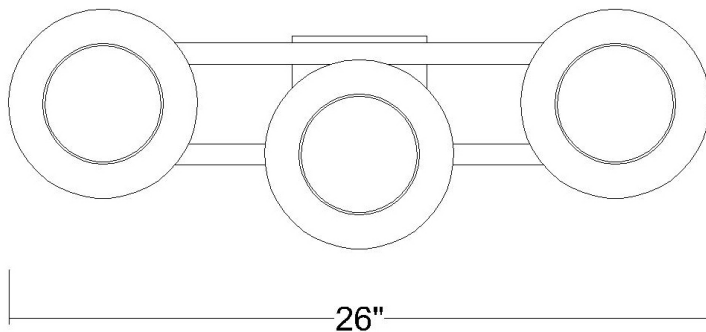

TW40040AB

LUNETTE 3-LIGHT WALL SCONCE

Description:	Lunette 3-Light Wall Sconce
Finish:	Aged Brass
Dimensions:	26" W x 9" H x 8-1/4" ext. Height on Center: 5-1/2"
Bulbs:	3-100W Med.
Installed Weight:	5.25 lbs.
Certification:	cUL / damp location

Material:	Steel and glass
Shades:	Glass
Glass:	Smoke
Back Plate Dimensions:	5" Sq.
Chain/Wire:	NA
Additional Finishes:	NA