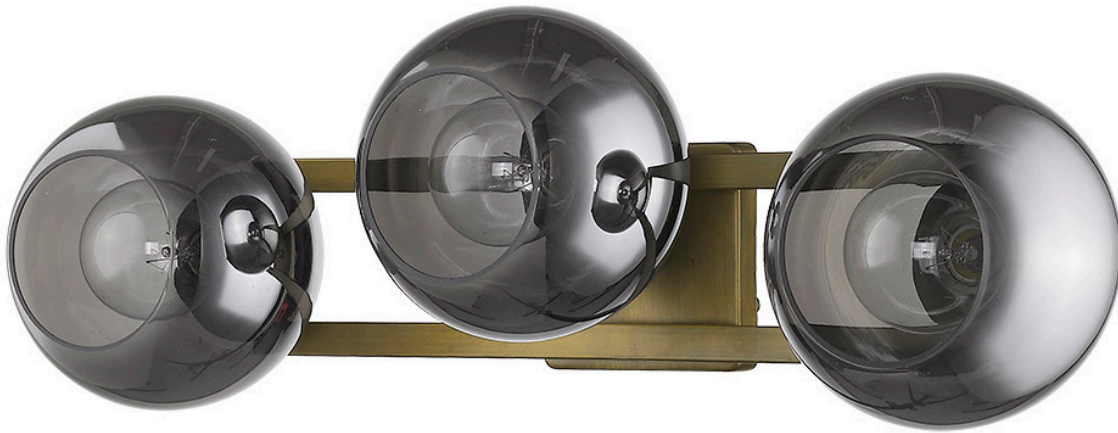

TW40040AB

LUNETTE 3-LIGHT WALL SCONCE

Description:	Lunette 3-Light Wall Sconce
Finish:	Aged Brass
Dimensions:	26" W x 9" H x 8-1/4" ext. Height on Center: 5-1/2"
Bulbs:	3-100W Med.
Installed Weight:	5.25 lbs.
Certification:	cUL / damp location

Material:	Steel and glass
Shades:	Glass
Glass:	Smoke
Back Plate Dimensions:	5" Sq.
Chain/Wire:	NA
Additional Finishes:	NA