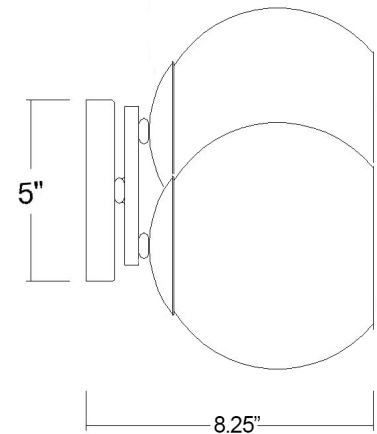

TW40040AB

LUNETTE 3-LIGHT WALL SCONCE

Description:	Lunette 3-Light Wall Sconce
Finish:	Aged Brass
Dimensions:	26" W x 9" H x 8-1/4" ext. Height on Center: 5-1/2"
Bulbs:	3-100W Med.
Installed Weight:	5.25 lbs.
Certification:	cUL / damp location

Material:	Steel and glass
Shades:	Glass
Glass:	Smoke
Back Plate Dimensions:	5" Sq.
Chain/Wire:	NA
Additional Finishes:	NA