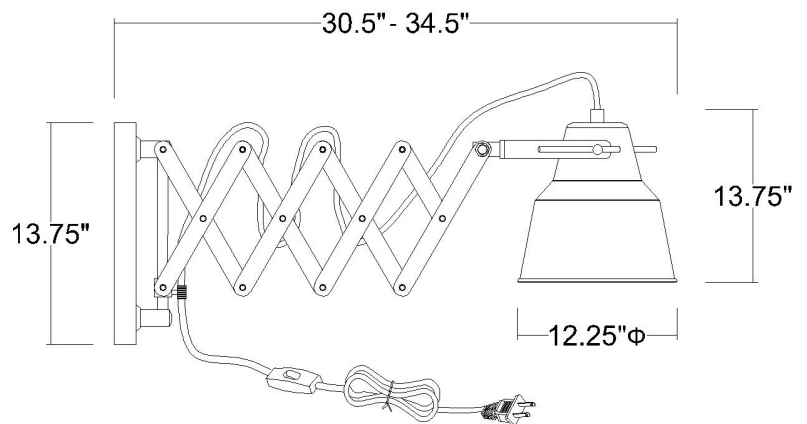

# TW40061GY

## PLEXUS 1-LIGHT WALL SCONCE

<b>Description:</b>	Plexus 1-Light Wall Sconce
<b>Finish:</b>	Gray
<b>Dimensions:</b>	12-1/4" Dia. x 13-3/4" H x 30-1/2" ext. Height on center: 7"
<b>Bulbs:</b>	1-100W Med.
<b>Installed Weight:</b>	15.4 lbs.
<b>Certification:</b>	cETL

<b>Material:</b>	Steel
<b>Shades:</b>	Steel
<b>Glass:</b>	NA
<b>Back Plate Dimensions:</b>	8" x 13-3/4"
<b>Cord:</b>	8' gray plug-in
<b>Switch:</b>	On/Off Line